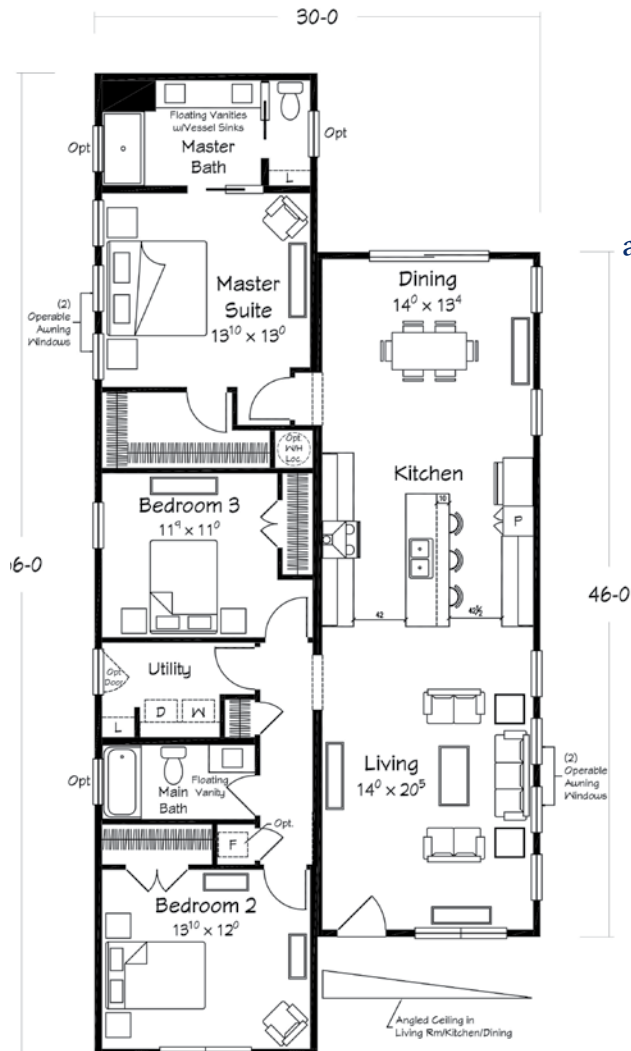

MODERN LIVING SERIES

JADE TREE RANCH

Shown with site added suspended entry roof.

3 bedrooms and 2 baths
1,680 SQ. FT.

3/12/4.5/12 sawtooth roof pitch
Angled ceilings in Living Room, Kitchen
and Dining Room to add volume and style

Artists renderings depict buildings as can be built on a typical site. Rendering may include optional or site installed features. Refer to Ritz-Craft's Modern Living Benchmark Series Specifications for standard included features.

JADE TREE RANCH

- Large galley style kitchen with island/bar
- Open floorplan with kitchen open to adjacent dining and living areas
- All family areas face the rear yard
- Angled ceiling with additional open wall cabinets on range side

- Nicely sized bedrooms with plenty of closet space
- Large master bedroom with private bath featuring double bowl vanities and 60" shower base with tiled walls
- Toilet/linen compartment with pocket door in master bath