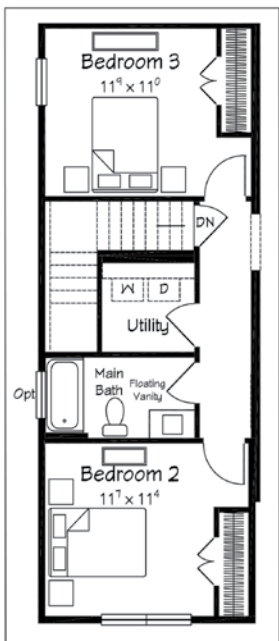

MODERN LIVING SERIES

JADE TREE RANCH

Shown with site added suspended entry roof.

3 bedrooms and 2 baths
1,680 SQ. FT.

3/12/4.5/12 sawtooth roof pitch
Angled ceilings in Living Room, Kitchen
and Dining Room to add volume and style

JADE TREE RANCH

- Large galley style kitchen with island/bar
- Open floorplan with kitchen open to adjacent dining and living areas
- All family areas face the rear yard
- Angled ceiling with additional open wall cabinets on range side

- Nicely sized bedrooms with plenty of closet space
- Large master bedroom with private bath featuring double bowl vanities and 60" shower base with tiled walls
- Toilet/linen compartment with pocket door in master bath